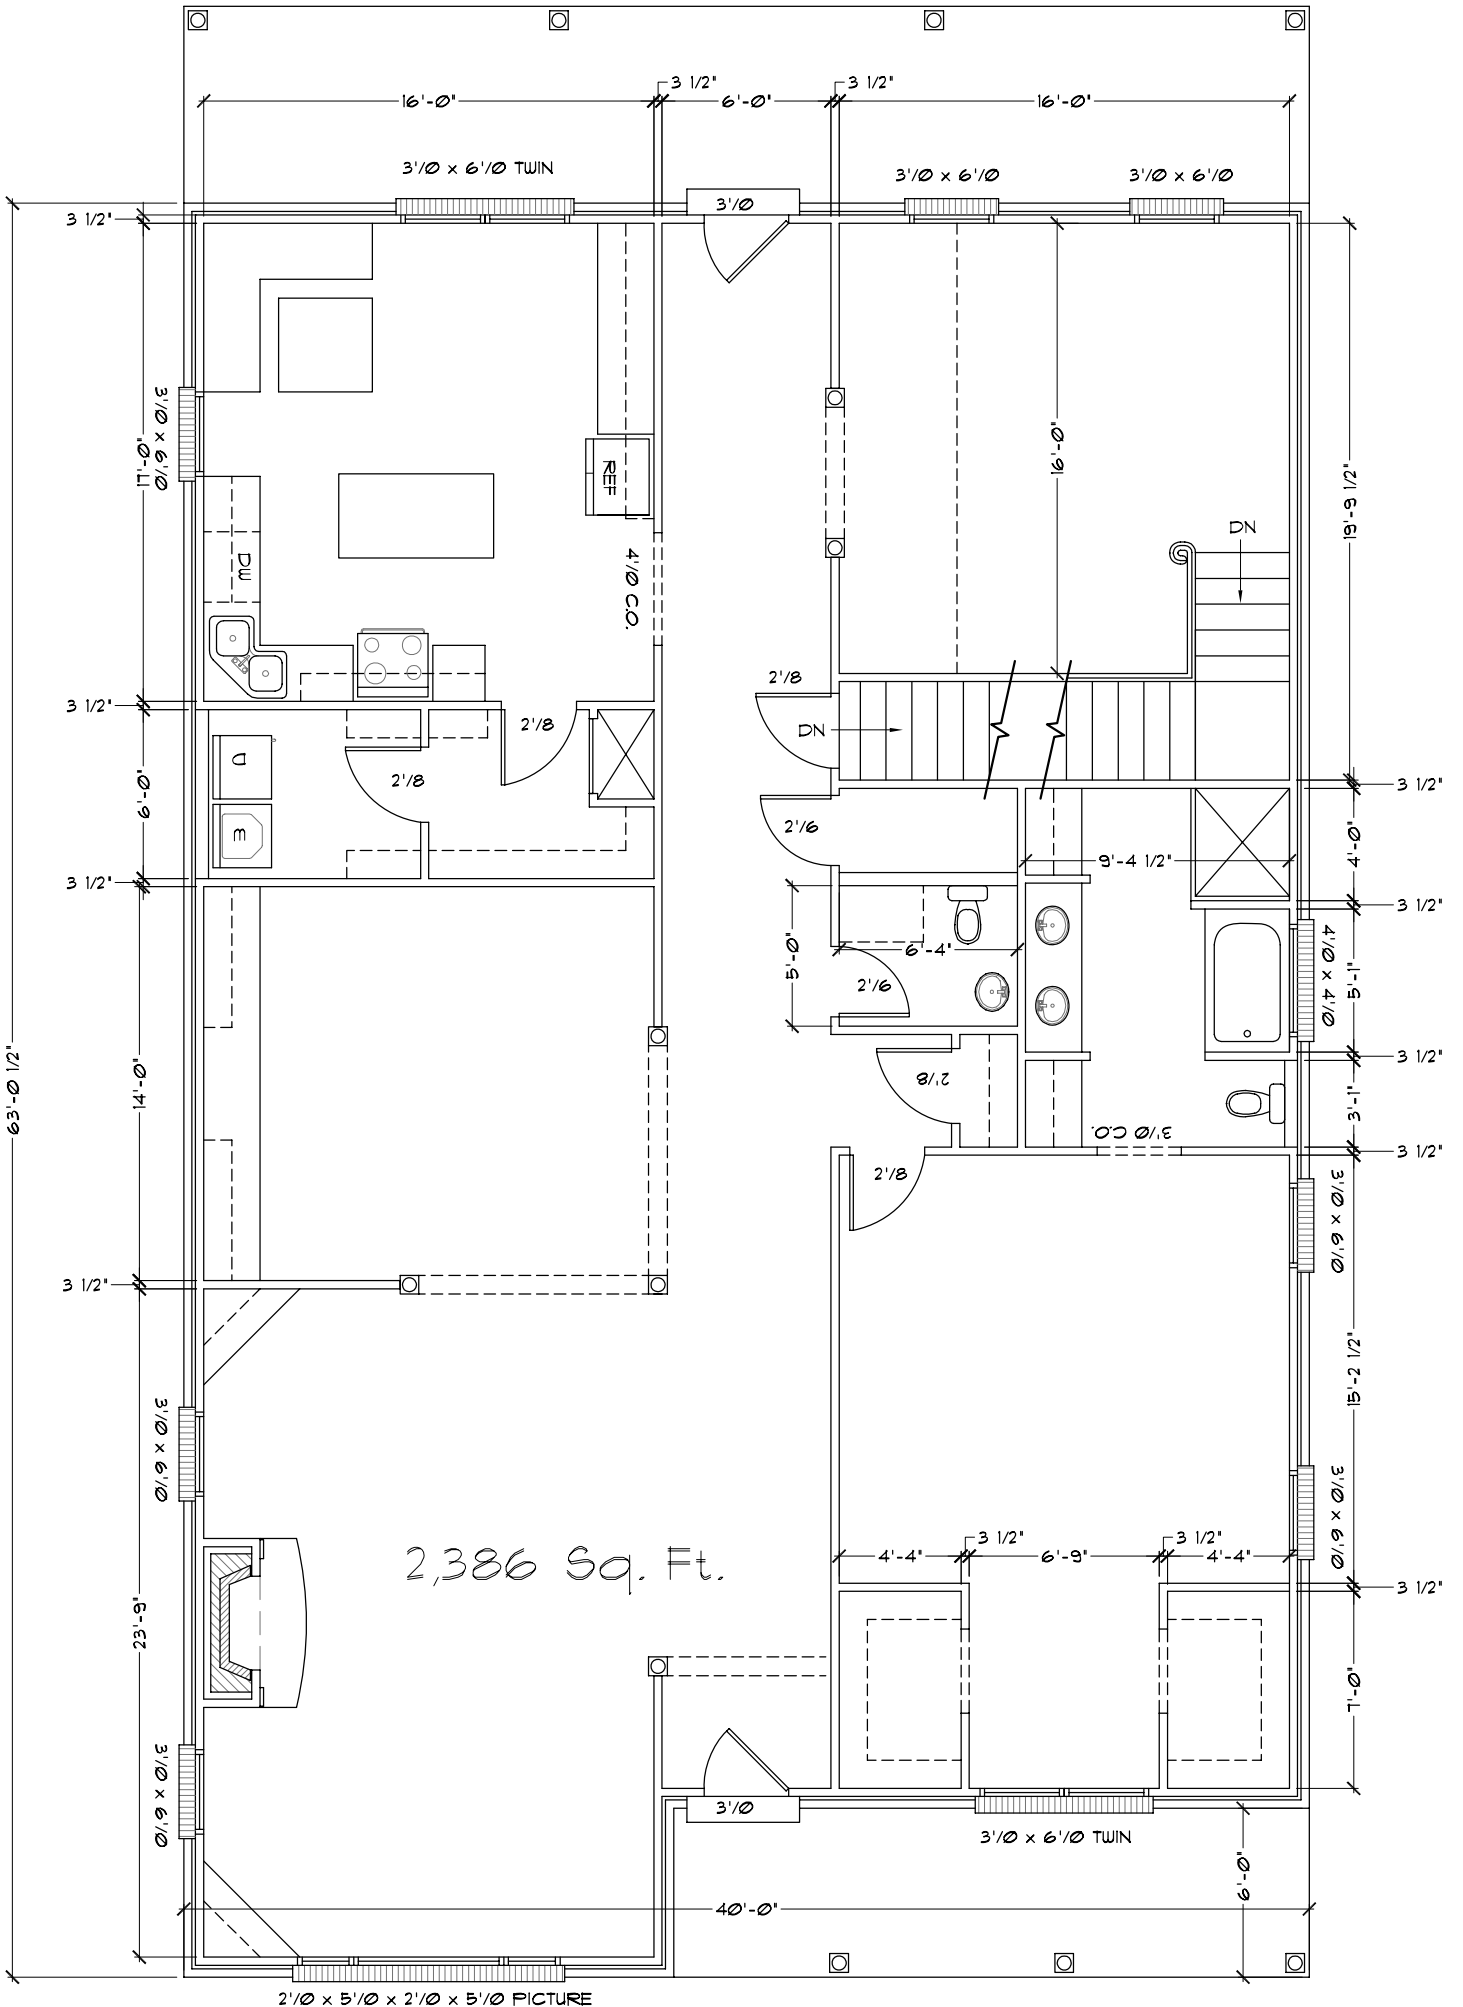

FRONT ELEVATION

2,386 Sq. Ft.

2'10 x 5'10 x 2'10 x 5'10 PICTURE

4 12

12 6

NOTE:
NEW WINDOW LOCATIONS
NOT YET SHOWN.

RIGHT SIDE ELEVATION